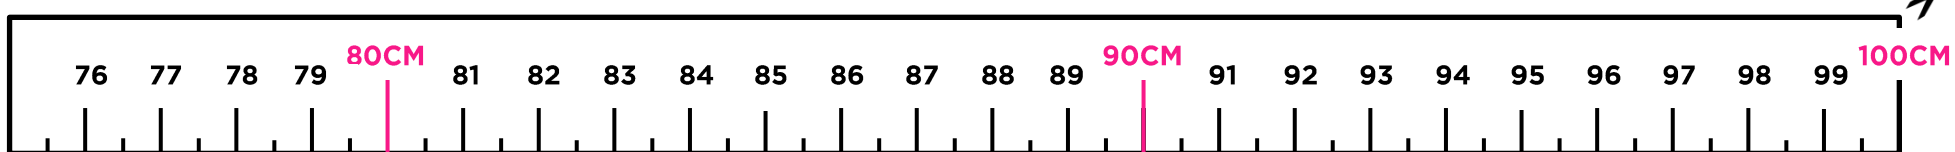

USE THIS PRINTABLE TAPE MEASURE TO COLLECT YOUR DOG'S NECK, CHEST AND LENGTH MEASUREMENTS. UPDATE INTO YOUR DOG'S MEMBERSHIP IN YOUR ACCOUNT SO WE CAN HELP MAKE SURE YOUR PRODUCTS FIT JUST RIGHT.

MAKE SURE YOU PRINT THIS AS AN A4 DOCUMENT.
GOOD LUCK MEASURING!