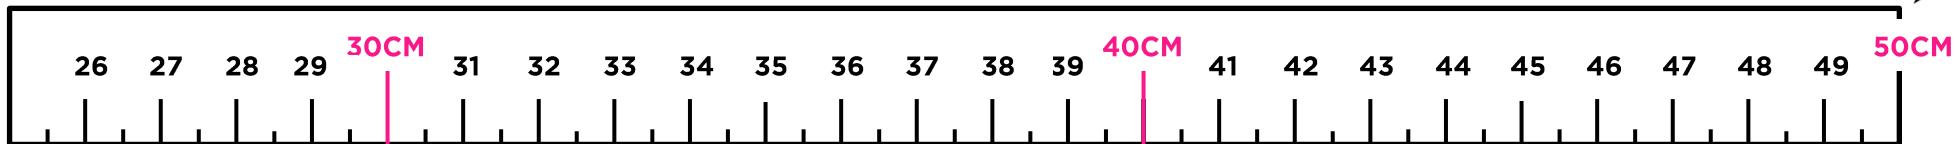

USE THIS PRINTABLE TAPE MEASURE TO COLLECT YOUR DOG'S NECK, CHEST AND LENGTH MEASUREMENTS. UPDATE INTO YOUR DOG'S MEMBERSHIP IN YOUR ACCOUNT SO WE CAN HELP MAKE SURE YOUR PRODUCTS FIT JUST RIGHT.

MAKE SURE YOU PRINT THIS AS AN A4 DOCUMENT.
GOOD LUCK MEASURING!